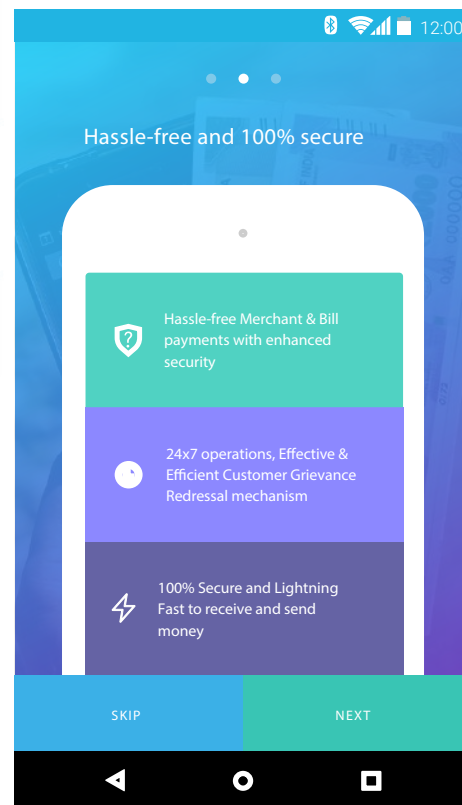

The best app for easy PAYMENT

Color

Color Scheme

#3bb0e7

#39c5b4

#6b10e2

Typography

Aa

Proxima Nova

Regular

Semibold

Bold

Onboarding Screens

Home Screen

VPA Screens

Adarsh Moharle