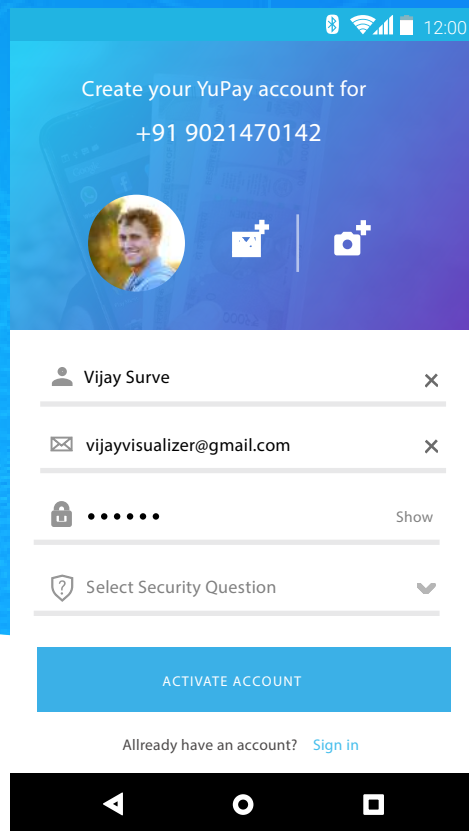

The best app for easy PAYMENT

Color

Color Scheme

#3bb0e7

#39c5b4

#6b10e2

Typography

Aa

Proxima Nova

Regular

Semibold

Bold

Onboarding Screens

Home Screen

VPA Screens

Adarsh Moharle