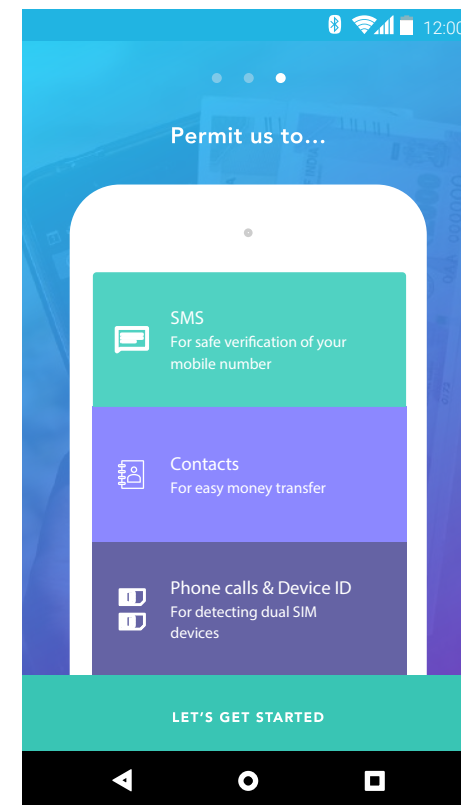

The best app for easy PAYMENT

Color

Color Scheme

#3bb0e7

#39c5b4

#6b10e2

Typography

Aa

Proxima Nova

Regular

Semibold

Bold

Onboarding Screens

Home Screen

VPA Screens

Adarsh Moharle