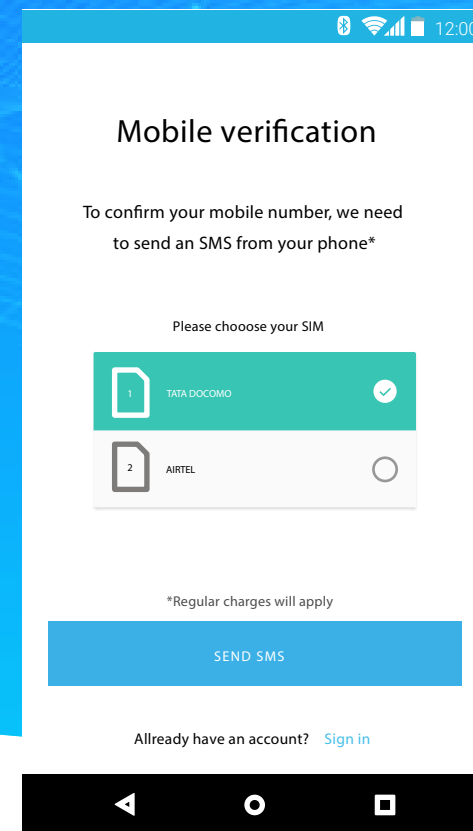

The best app for easy PAYMENT

Color

Color Scheme

#3bb0e7

#39c5b4

#6b10e2

Typography

Aa

Proxima Nova

Regular

Semibold

Bold

Onboarding Screens

Home Screen

VPA Screens

Adarsh Moharle