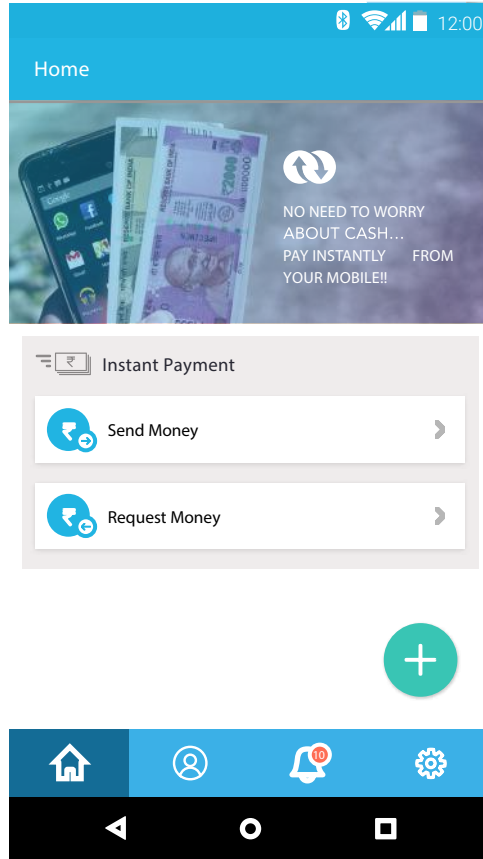

The best app for easy PAYMENT

Color

Color Scheme

#3bb0e7

#39c5b4

#6b10e2

Typography

Aa

Proxima Nova

Regular

Semibold

Bold

Onboarding Screens

Home Screen

VPA Screens

Adarsh Moharle