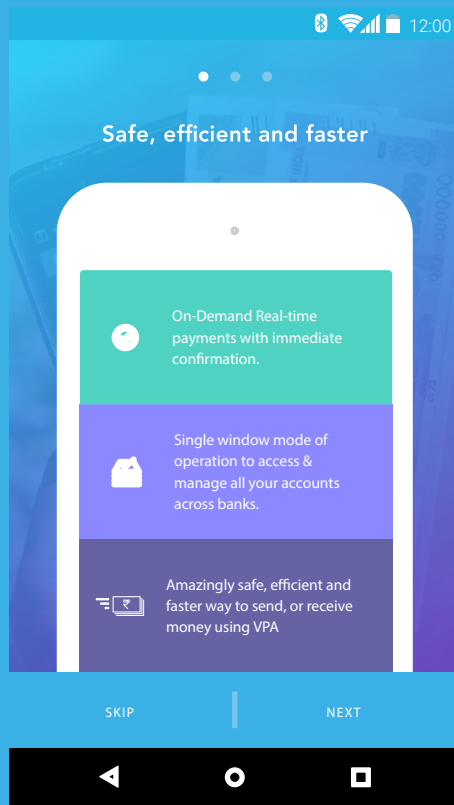

The best app for easy PAYMENT

Color

Color Scheme

#3bb0e7

#39c5b4

#6b10e2

Typography

Aa

Proxima Nova

Regular

Semibold

Bold

Onboarding Screens

Home Screen

VPA Screens

Adarsh Moharle