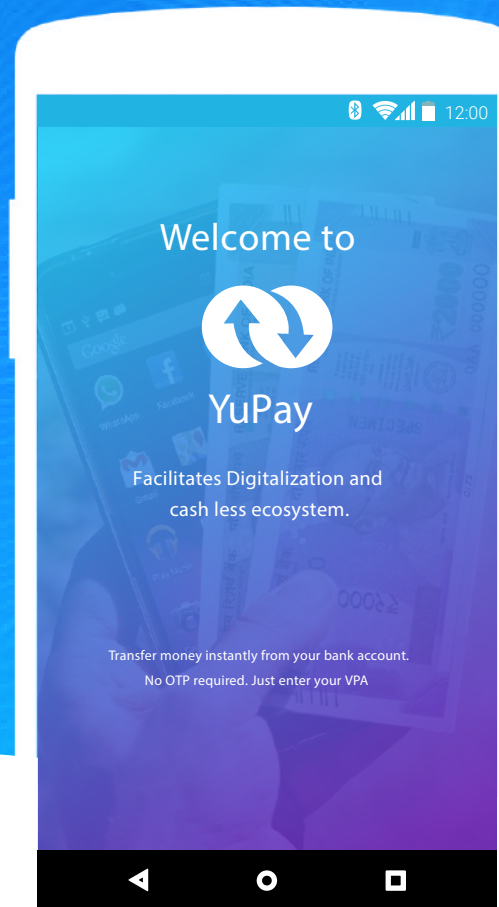

The best app for easy PAYMENT

Color

Color Scheme

#3bb0e7

#39c5b4

#6b10e2

Typography

Aa

Proxima Nova

Regular

Semibold

Bold

Onboarding Screens

Home Screen

VPA Screens

Adarsh Moharle