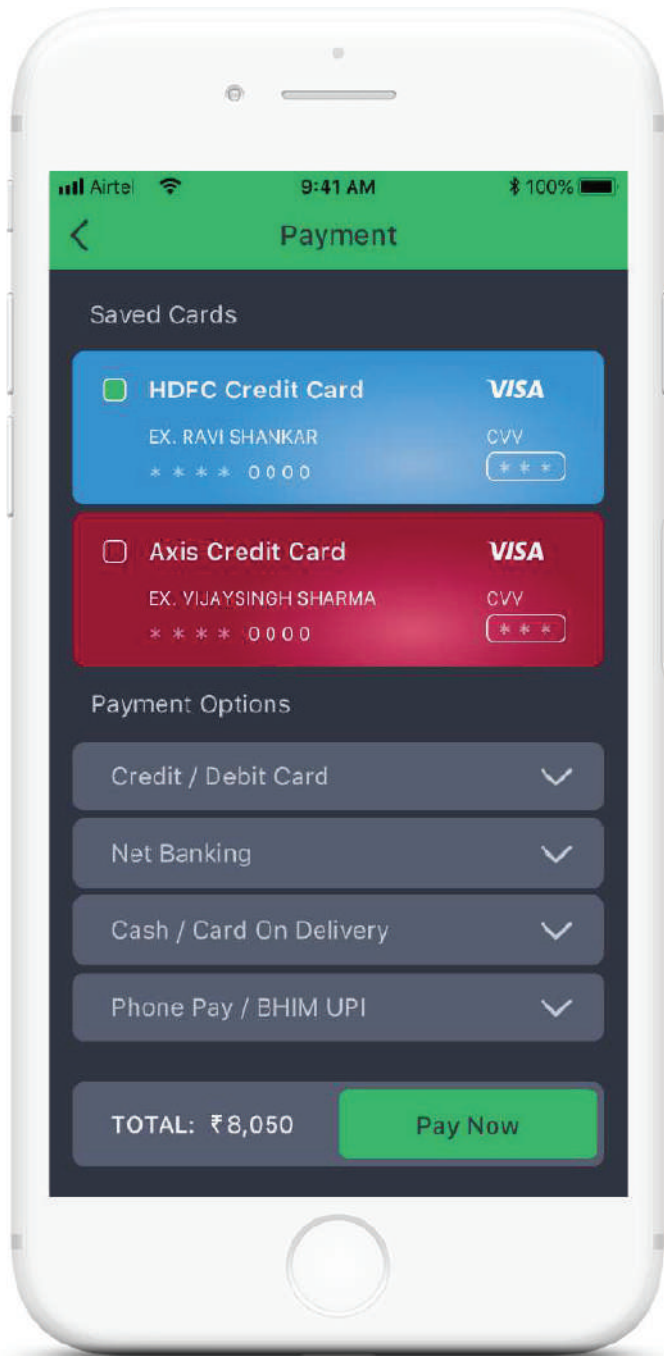

Plantree App

Live with nature

CHOOSE
YOUR PRODUCT
OR SERVICE

Home

User can easily get all the options
on one screen as it is easy to access

DETAILED DISCRIPTION OF THE PRODUCT

Detail View

User can access the detailed view of the product or service they choose

EASY
PAYMENT

Payment

User can easily make the payment with various available payment methods

Typography

SF Pro Text

SF Pro Text is a san-serif typeface. It is very clean font and easy to read.

ABCDEFGHIJKLMNOPQRSTUVWXYZ